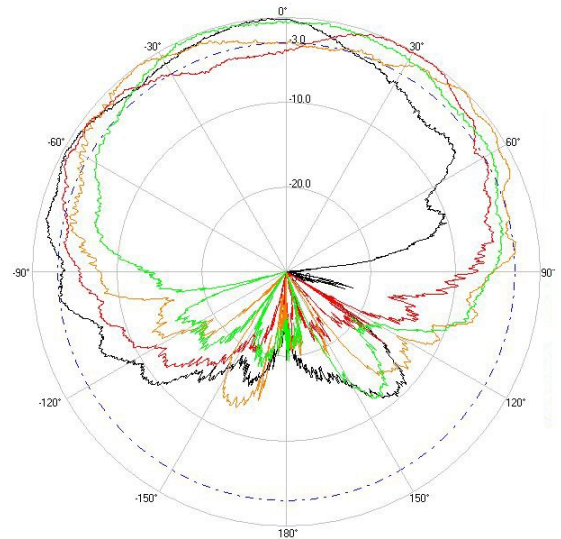

> Part Number: **ATS-OP-245-47-4RPTP-36**

> **2.45 GHZ**

> **5.5 GHZ**

H-Plane

H-Plane

V-Plane

V-Plane

Radiation Pattern Legend

Lead 1: Black Lead 2: Red Lead 3: Orange Lead 4: Green