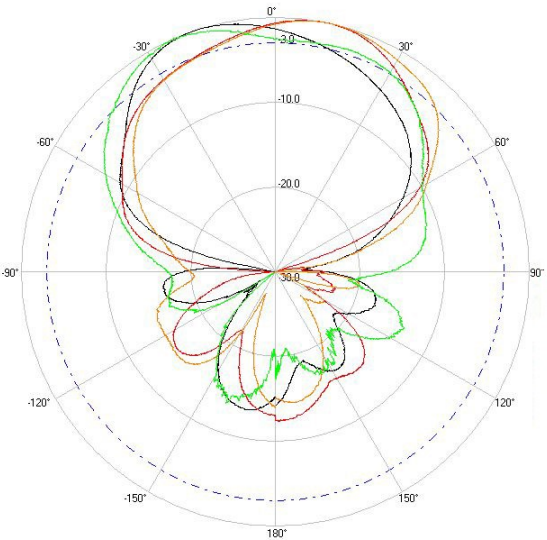

> Part Number: **ATS-OP-245-47-4RPTP-36**

> **2.45 GHZ**

> **5.5 GHZ**

H-Plane

H-Plane

V-Plane

V-Plane

Radiation Pattern Legend

Lead 1: Black Lead 2: Red Lead 3: Orange Lead 4: Green