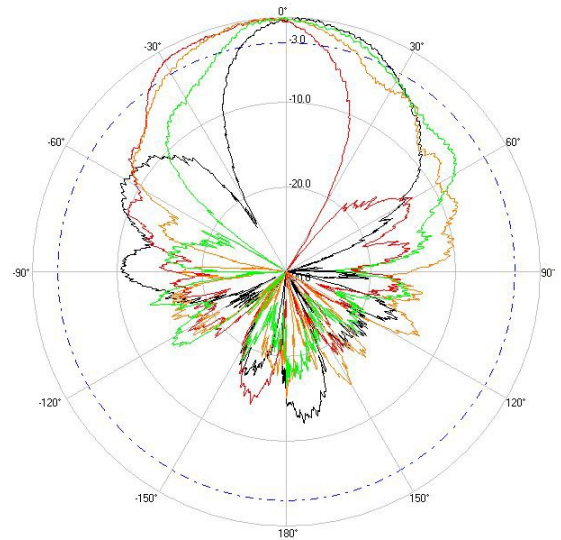

> Part Number: **ATS-OP-245-47-4RPTP-36**

> **2.45 GHZ**

> **5.5 GHZ**

H-Plane

H-Plane

V-Plane

V-Plane

Radiation Pattern Legend

Lead 1: Black Lead 2: Red Lead 3: Orange Lead 4: Green