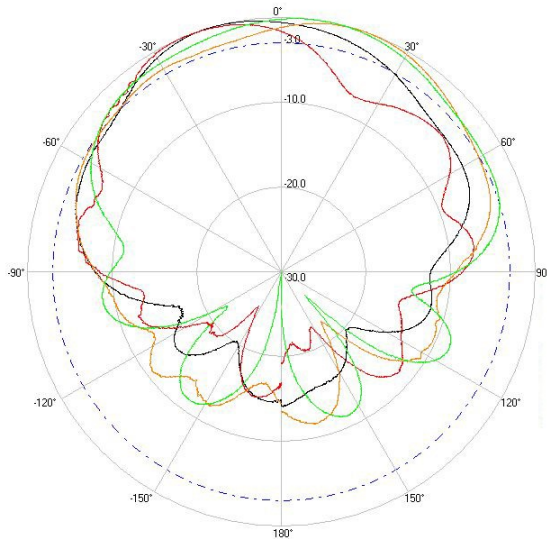

> Part Number: **ATS-OP-245-47-4RPTP-36**

> **2.45 GHZ**

> **5.5 GHZ**

H-Plane

H-Plane

V-Plane

V-Plane

Radiation Pattern Legend

Lead 1: Black Lead 2: Red Lead 3: Orange Lead 4: Green